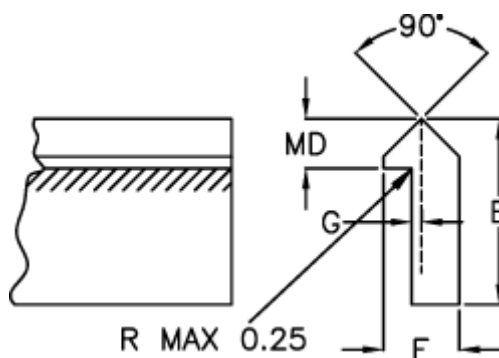

# Data Sheet

Article number: 055541500

Description: Single edge track T4SS 1500mm

## Measures

---

E = 26.97

F = 11.09

G = 2.36

Kg/m = 1.630

MD(T) = 7.92